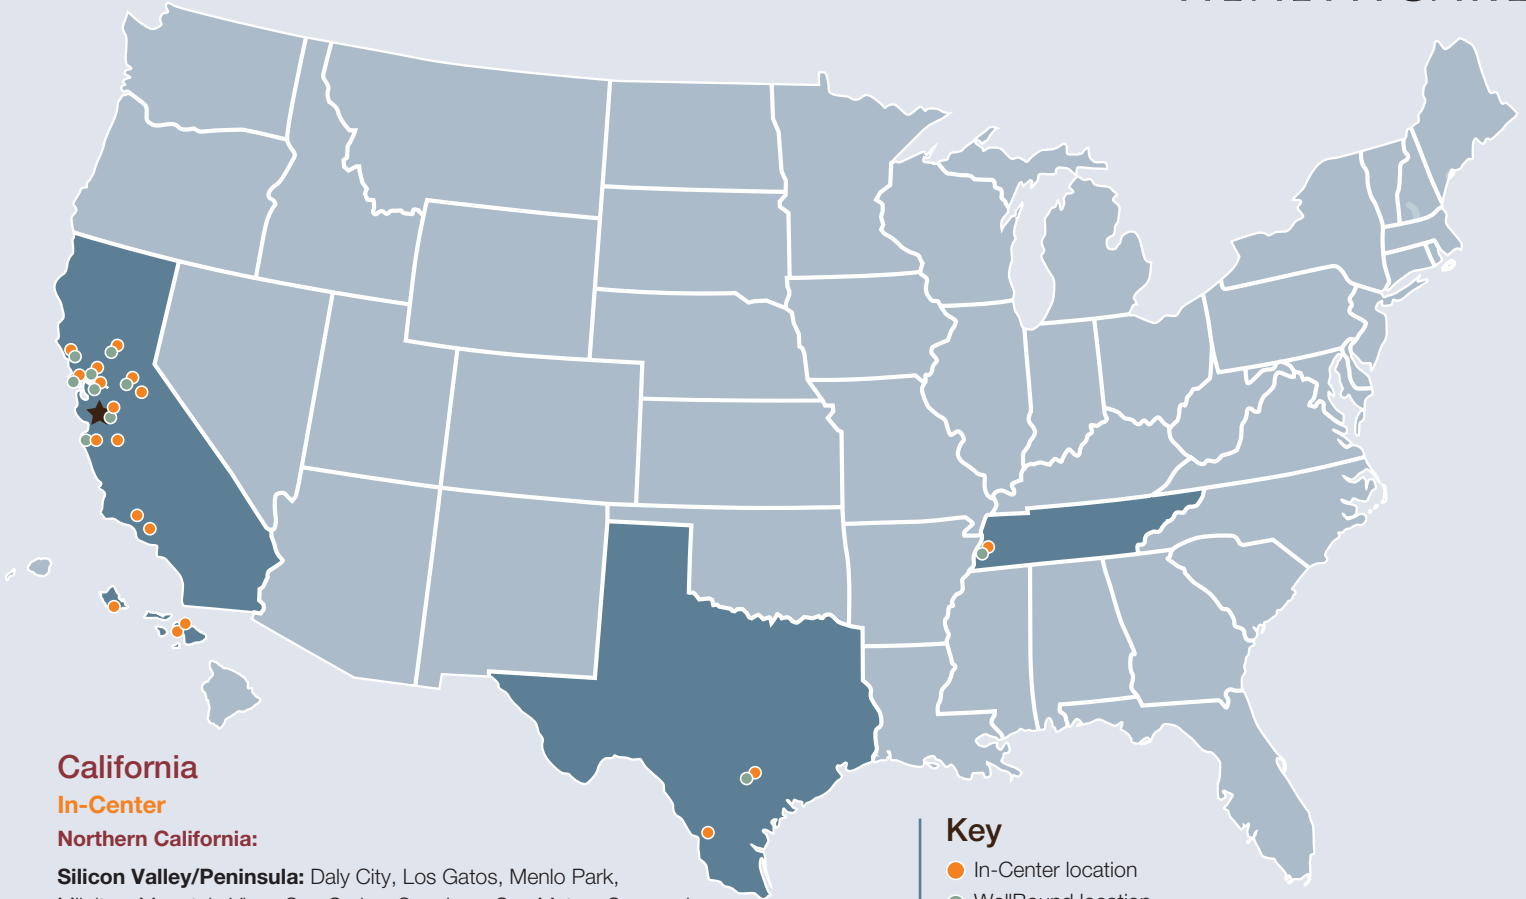

Our Locations

California

In-Center

Northern California:

Silicon Valley/Peninsula: Daly City, Los Gatos, Menlo Park, Milpitas, Mountain View, San Carlos, San Jose, San Mateo, Sunnyvale

Greater Santa Cruz: Capitola, Santa Cruz, Watsonville

Central Valley: Lodi, Merced, Modesto, Stockton, Tracy, Turlock

East Bay: Oakland, San Leandro

San Francisco

North Bay: Larkspur, Rohnert Park, Santa Rosa

Greater Sacramento: Folsom, Sacramento

Gilroy/Hollister Valley: Gilroy, Hollister, Morgan Hill, Salinas

Sonora

Vallejo

Southern California:

Orange County

South Gate

WellBound

Silicon Valley/Peninsula: Daly City, Milpitas, Mountain View, San Jose,

San Mateo

Santa Cruz

Central Valley: Modesto, Stockton, Turlock

East Bay: Emeryville, Fremont, San Leandro

San Francisco

North Bay: Santa Rosa, Windsor

Sacramento

Vallejo

Hawaii